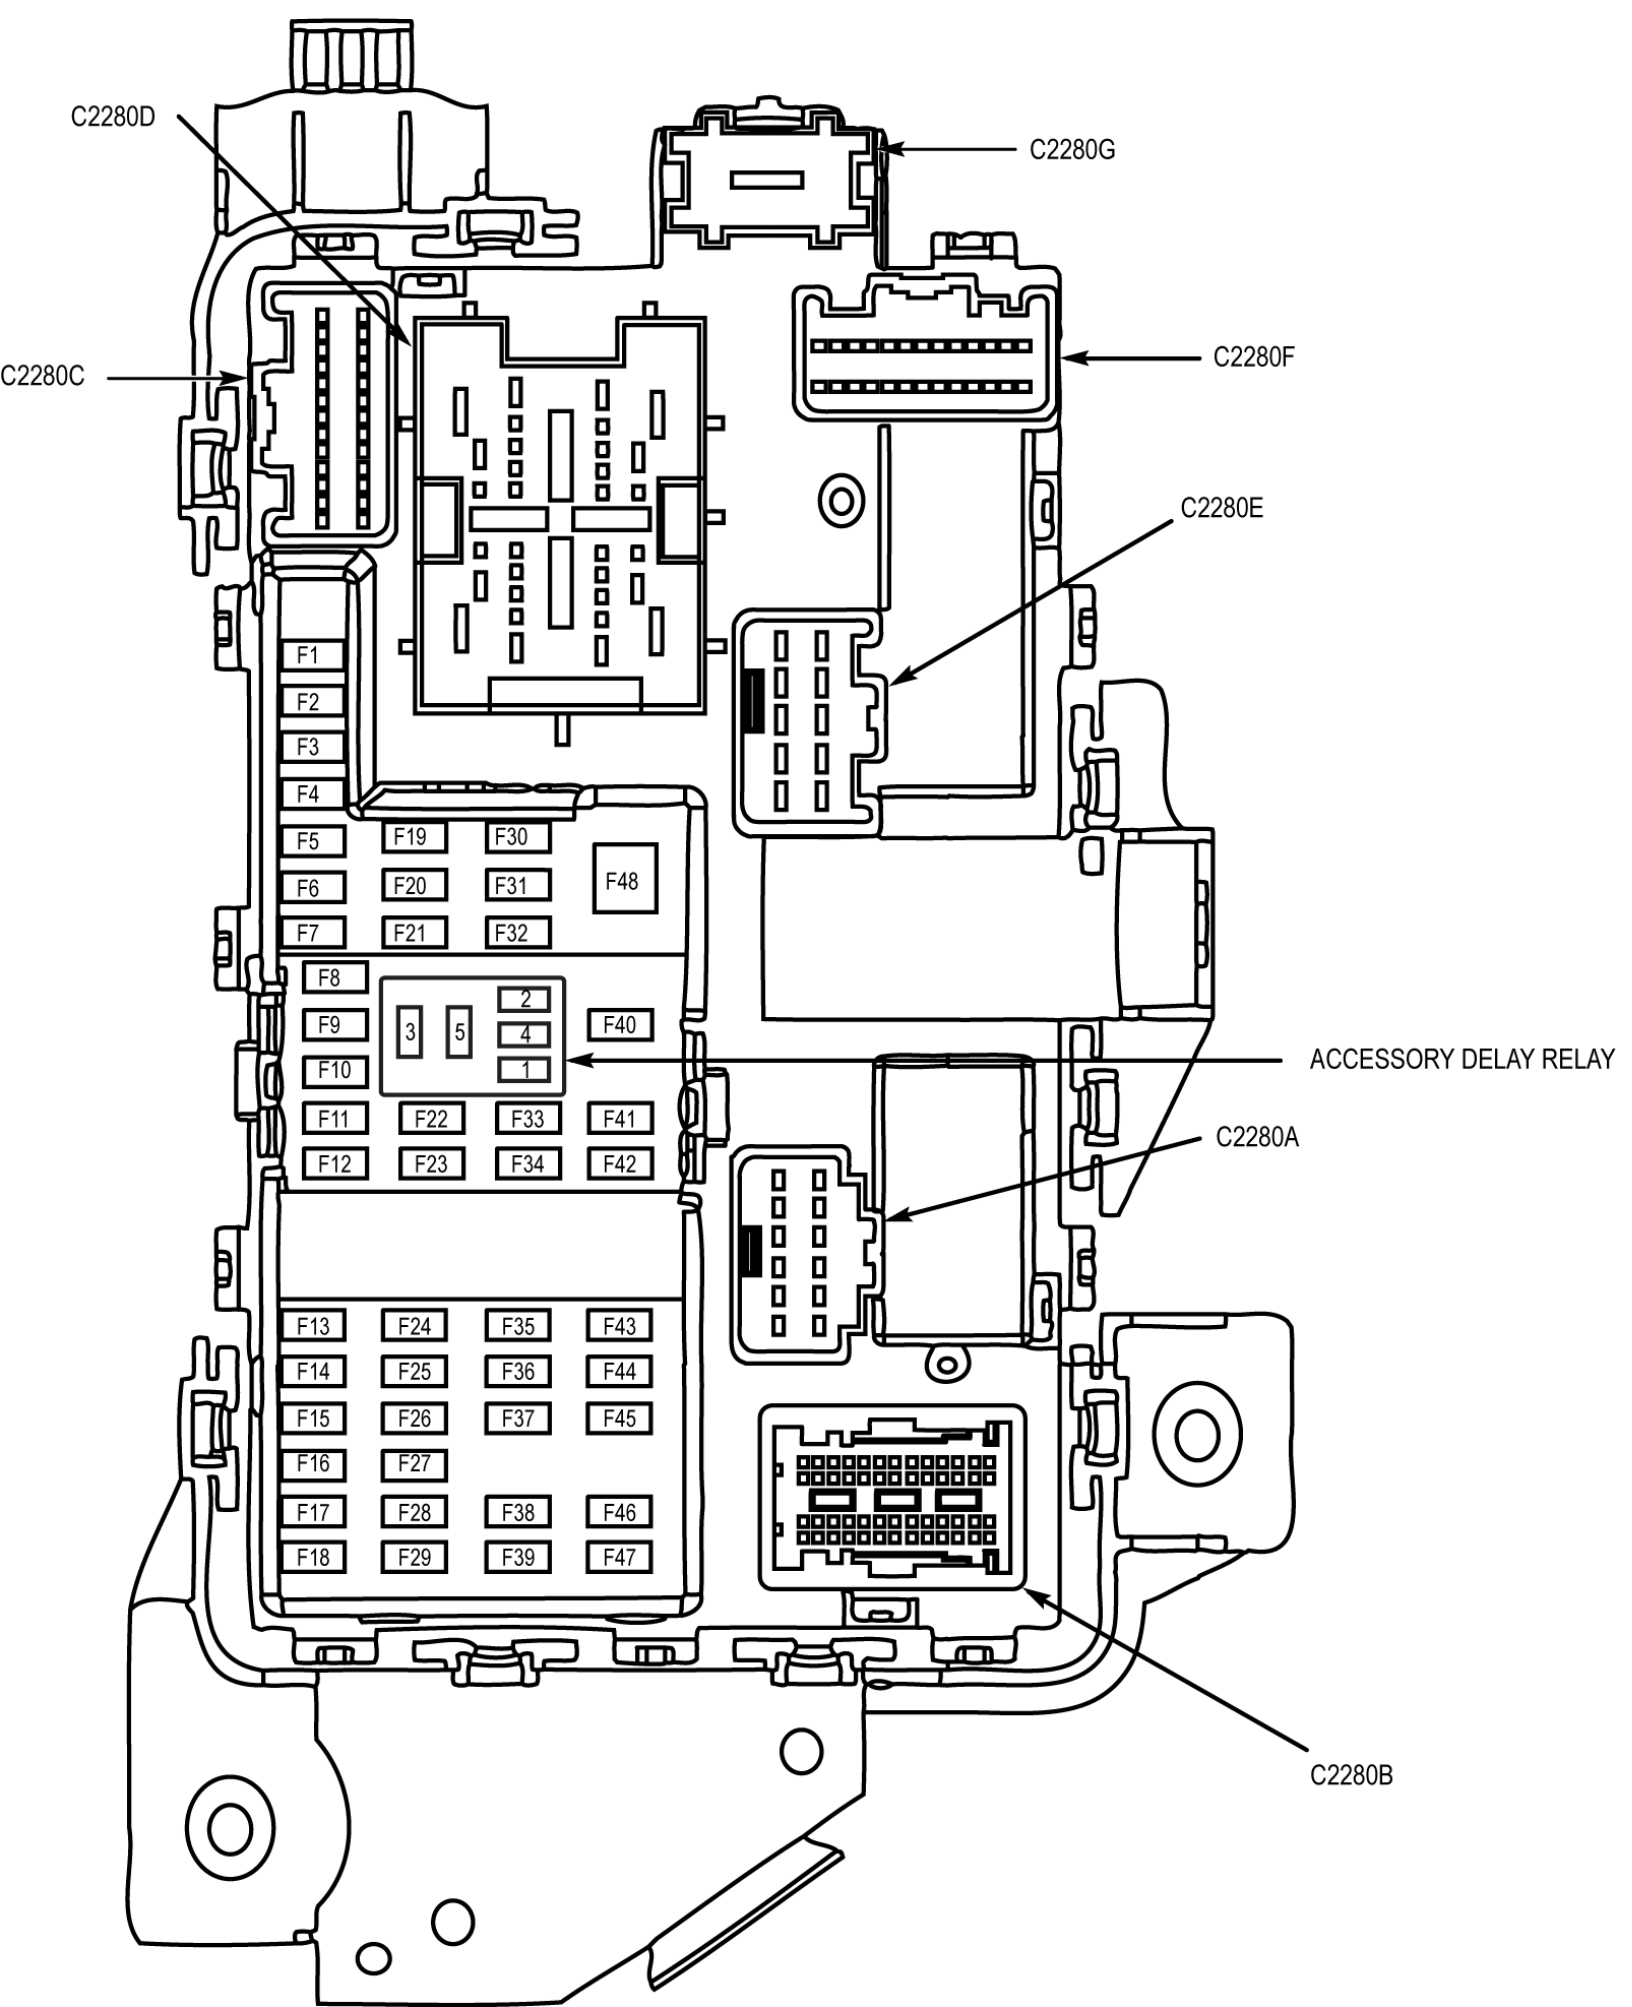

BODY CONTROL MODULE (BCM)

BODY CONTROL MODULE (BCM)

Fuse	Amps	Circuits protected
F1	30	Power window motor, left front
F2	15	Accessory Protocol Interface Module (APIM)
F3	30	Power window motor, right front
F4	10	Tool link reader, Battery saver relay, Dome lamp, front, Vanity mirror lamps, Interior map / lamps
F5	20	Seat control switch, driver side front - with memory
F6	5	Not used
F7	7.5	Exterior rear view mirror switch, Driver Seat Module (DSM)
F8	10	Not used
F9	10	Front Display Interface Module (FDIM) - without navigation, Front Controls Interface Module (FCIM), Global Positioning System Module (GPSM) - with SYNC
F10	10	Run/acc relay
F11	10	Instrument Panel Cluster (IPC)
F12	15	High mounted stoplamp, Exterior rear view mirrors, Interior map / lamps, Dome lamp, front, Ambient lighting switch, Floor shifter, Upfitter switch, Hill descent control switch, Off-road mode switch, Overhead console switch assembly, Hazard/pad/traction switch, Headlamp switch, Instrument panel dimming switch, Audio Control Module (ACM), Mode Select Switch (MSS), Steering wheel switches, In-dash computer
F13	15	Park/turn lamps, Trailer tow relay, right turn, Park/stop/turn lamps, right rear
F14	15	Park/turn lamps, Trailer tow relay, left turn, Park/stop/turn lamps, left rear
F15	15	High mounted stoplamp, Reversing lamp relay, Reversing lamps, Auto-dimming interior mirror
F16	10	Right headlamp - low beam
F17	10	Left headlamp - low beam
F18	10	Brake shift interlock, Passive anti-theft transceiver, Floor shifter, Powertrain Control Module (PCM), Keyless entry keypad
F19	20	Audio Digital Signal Processing (DSP) module
F20	20	Door latch actuators
F21	10	Interior Lighting Control Module (ILCM)
F22	20	Horn relay
F23	15	Steering Column Control Module (SCCM)